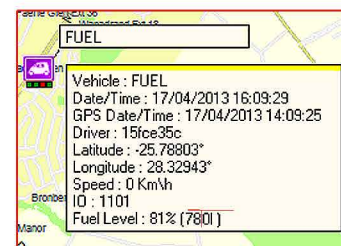

Digit Porti

Digit Porti — is a Waterproof IP66 personal tracker suitable for People, Guards, Children, Assets, Pets and also parcels. With its easy to use features and rugged nature, the Porti is equipped with an SOS button. A person using the device is only one click away from calling the programmed numbers for help. This device can facilitate two-way communication along with the option to listen-in, which can be very helpful when discretely trying to locate a missing person. Give your loved ones peace a mind when they are traveling, hiking, camping, etc. Personal & vehicle tracking has never been easier. Lightweight and supplied with a rechargeable battery pack that lasts for up to a week depending on settings.