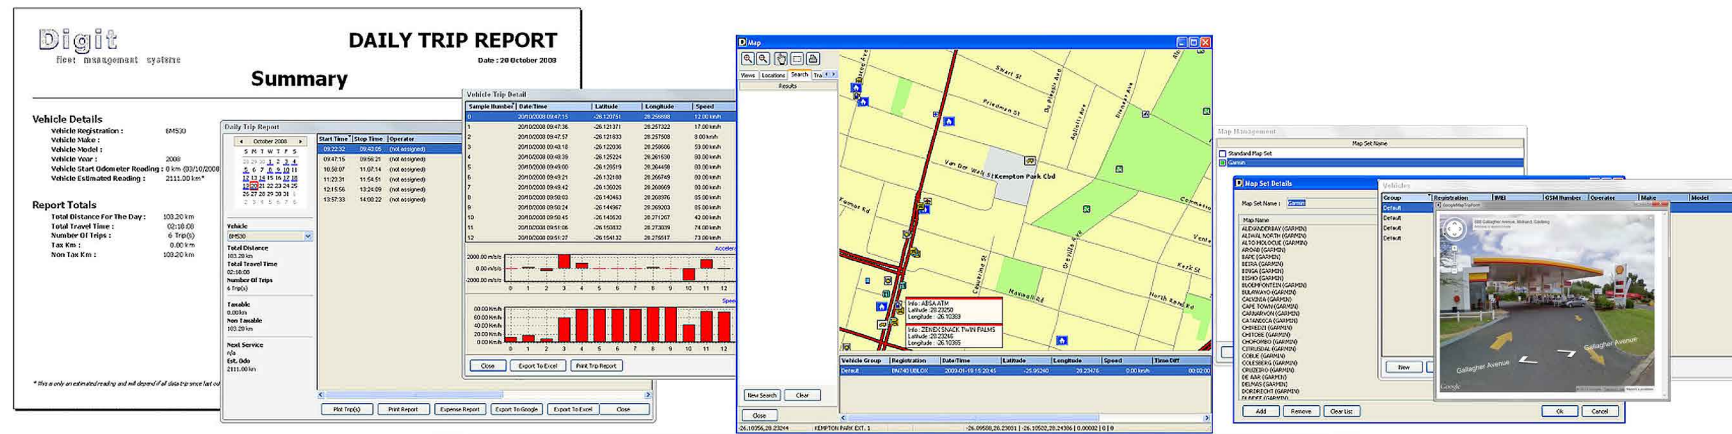

A camera for every angle

From reversing, to load area, all important areas should be covered

Mobile recorder

Use the latest MDVR technology to capture and store data. Retrieve the media for zero cost or enjoy live images via 3G

Seeing is believing

Intuitive simple software for viewing, exporting and sharing the images

User friendly software that works

The software is designed to do it all for you, and with the easy to use button interface, accessing all the features, is now just a click away. All the trip information can be viewed as a list of events in a spreadsheet format, a series of graphs representing speed and acceleration or as a route on a map. Any report can be generated either using the custom reporting function or by exporting the data to an Excel spreadsheet. Limitless ability to add vehicle details, calculates fuel costs, log business mileage. The system will produce a full electronic log book that can be used for SARS tax claim purposes. Track driver activity and much more are all features of the easy to use software.

Verified live tracking

Knowing where your vehicles are, is key to your operational safety, efficiency and service offering. While other systems only represent the last known position, Digit will constantly confirm how old the data is, making you 100% sure that you are viewing real time positions. During live tracking one can view multiple vehicles and be notified of them leaving or entering predefined zones via on-screen alert or email.